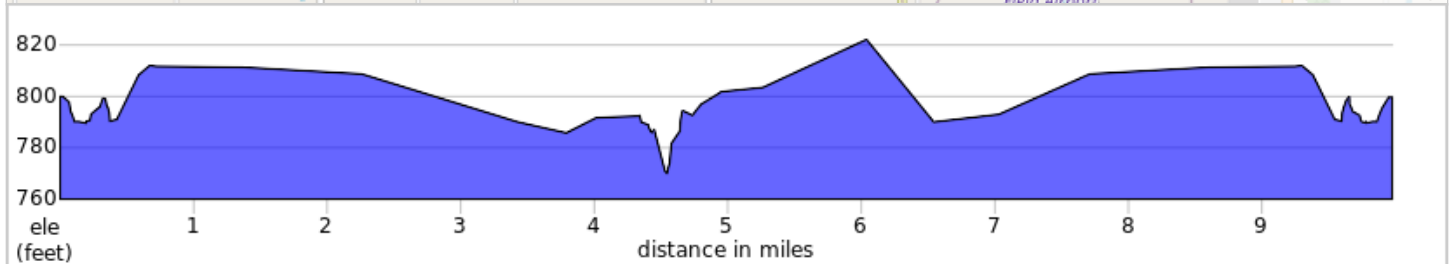

Polar Bear 2024 10-Mile

Be Smart, Be Safe!
Ride Support - Daun Enyart - 512-297-6964

Polar Bear 2024 10-Mile

0.0	0.0	Start of route
0.4	0.4	R onto West Defenbaugh Street
4.7	4.3	L onto County Road South 520 West
4.9	0.2	Slight L onto County Road South 520 West
6.0	1.1	L onto County Road South 400 West
6.5	0.5	R onto County Road West 50 South
9.5	3.0	L onto South Park Road
10.0	0.4	End of route

10.0 miles. +110/-110 feet
