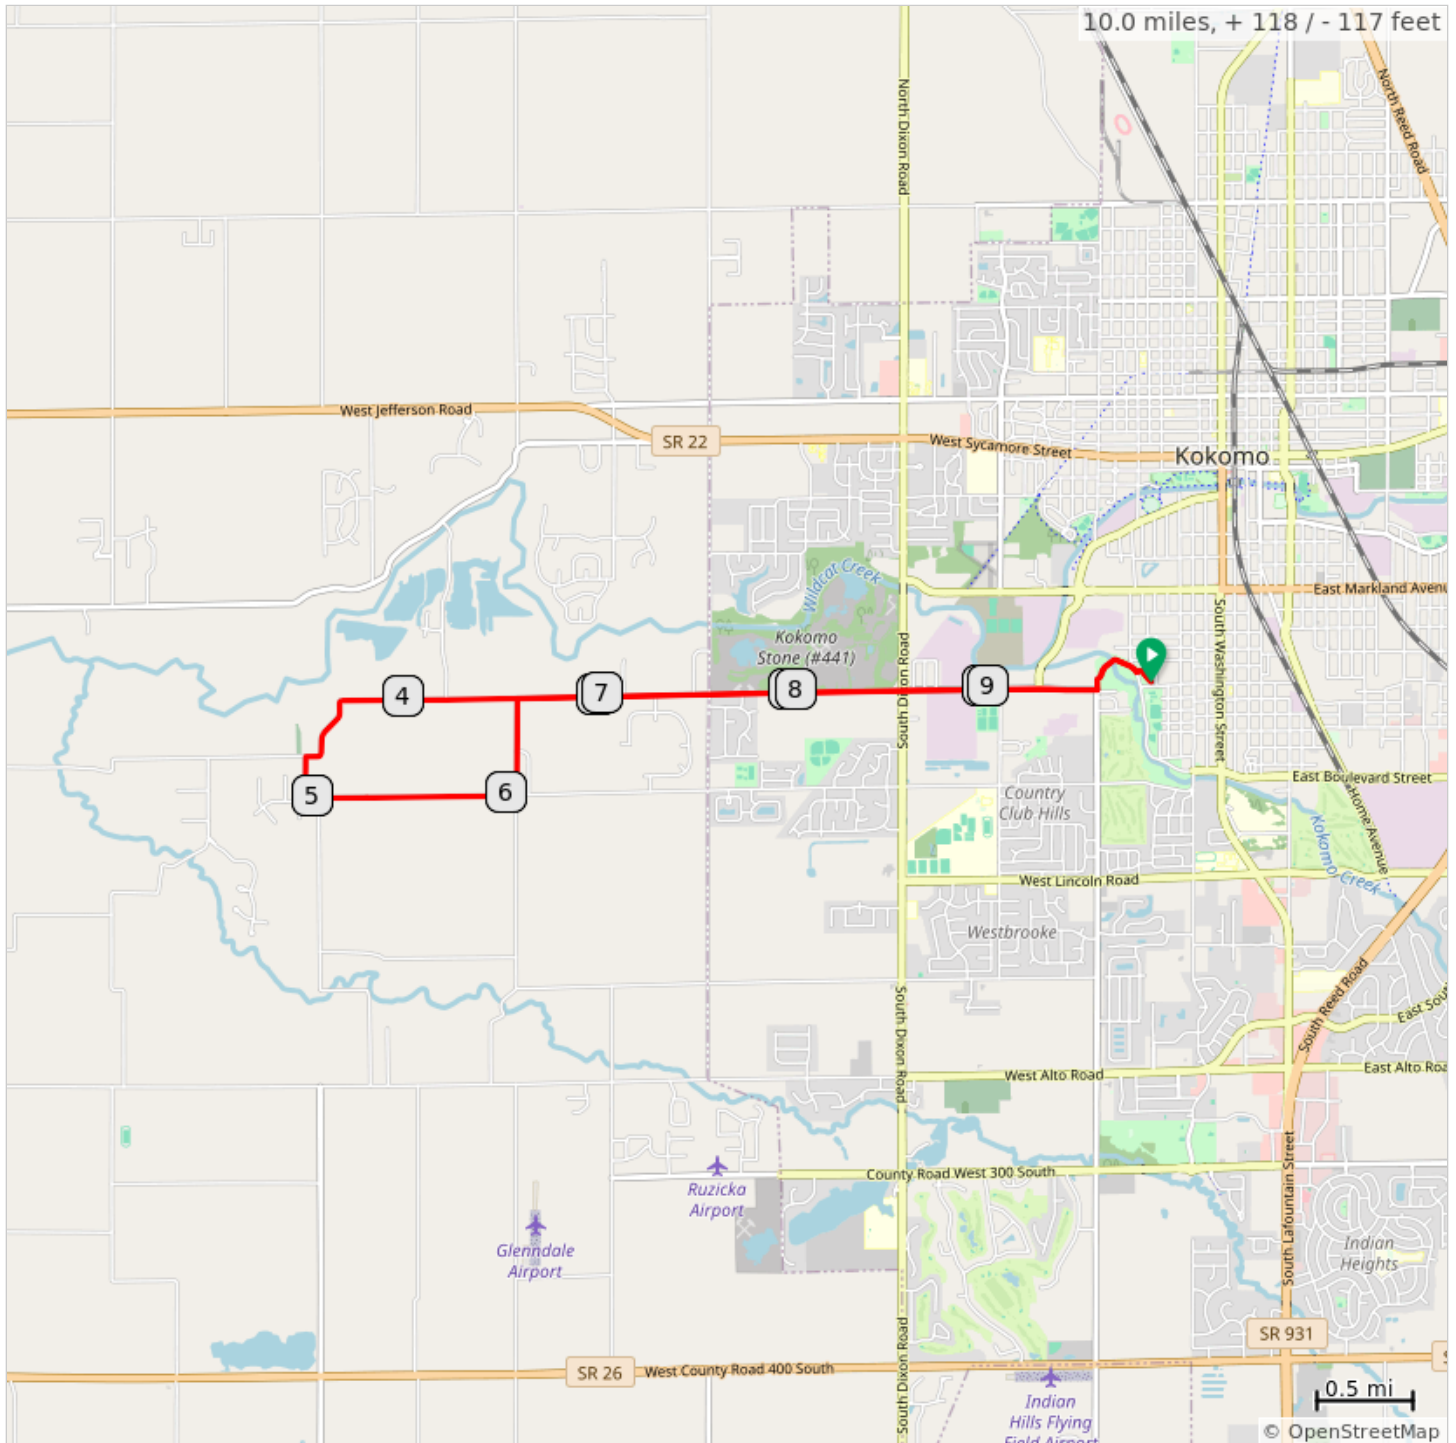

Polar Bear 2024 10-Mile

Be Smart, Be Safe!
Ride Support - Daun Enyart - 512-297-6964

Polar Bear 2024 10-Mile

0.0	0.0	Start of route
0.4	0.4	R onto West Defenbaugh Street
4.7	4.3	L onto County Road South 520 West
4.9	0.2	Slight L onto County Road South 520 West
6.0	1.1	L onto County Road South 400 West
6.5	0.5	R onto County Road West 50 South
9.5	3.0	L onto South Park Road
10.0	0.4	End of route

10.0 miles. +110/-110 feet
