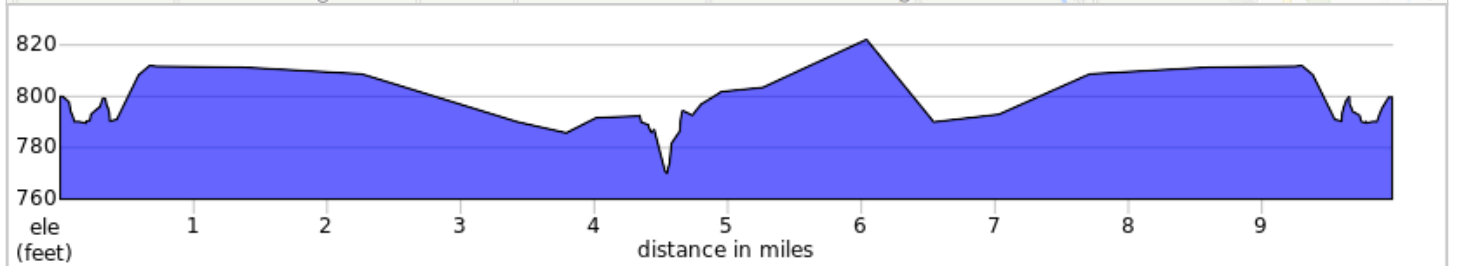

Polar Bear 2023 10-Mile

Be Smart, Be Safe!
Ride Support - Daun Enyart - 512-297-6964

Polar Bear 2023 10-Mile

0.0	0.0	Start of route
0.4	0.4	R onto West Defenbaugh Street
4.7	4.3	L onto County Road South 520 West
4.9	0.2	Slight L onto County Road South 520 West
6.0	1.1	L onto County Road South 400 West
6.5	0.5	R onto County Road West 50 South
9.5	3.0	L onto South Park Road
10.0	0.4	End of route