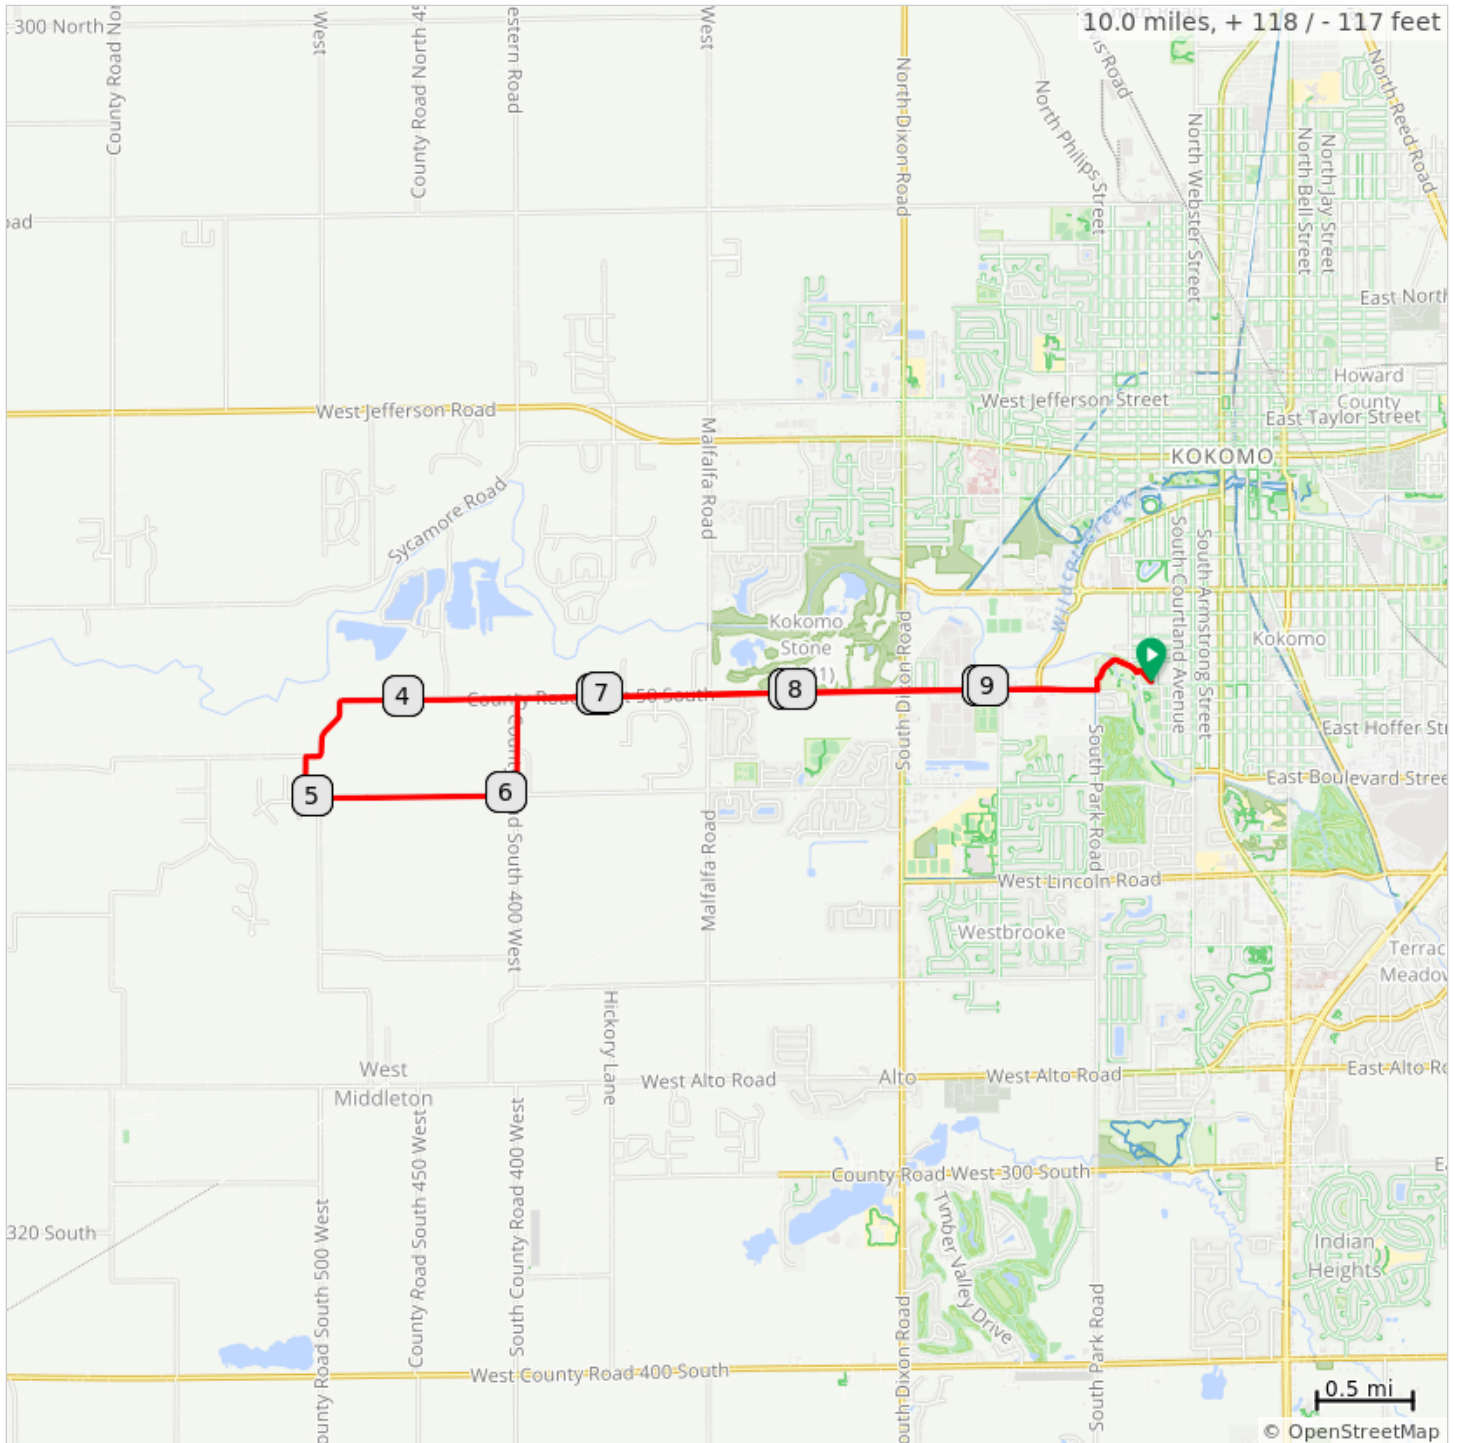

Polar Bear 2023 10-Mile

Be Smart, Be Safe!
Ride Support - Daun Enyart - 512-297-6964

Polar Bear 2023 10-Mile

0.0	0.0	Start of route
0.4	0.4	R onto West Defenbaugh Street
4.7	4.3	L onto County Road South 520 West
4.9	0.2	Slight L onto County Road South 520 West
6.0	1.1	L onto County Road South 400 West
6.5	0.5	R onto County Road West 50 South
9.5	3.0	L onto South Park Road
10.0	0.4	End of route