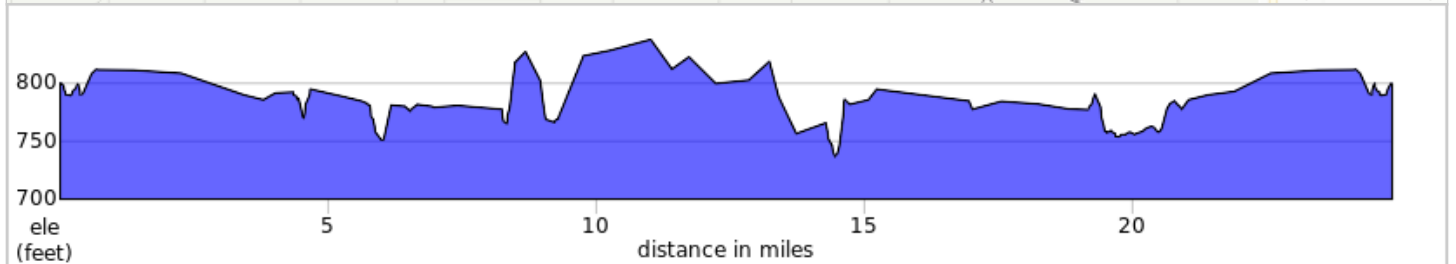

Polar Bear 2022 25-Mile

Be Smart, Be Safe!
Ride Support - Daun Enyart - 512-297-6964

Polar Bear 2022 25-Mile

0.0	0.0	Start of route
0.1	0.1	R onto Park Drive
0.4	0.3	R onto West Defenbaugh Street
6.7	6.2	R onto County Road W 100 South
7.4	0.7	L onto County Road S 750 West
8.7	1.3	R onto County Road W 220 South
11.7	3.0	R onto County Road S 1050 West
12.2	0.5	R onto County Road W 150 South
13.2	1.0	L onto County Road S 950 West
14.7	1.5	R onto County Road West 00 North South
20.1	5.4	R onto County Road 440 West
21.0	0.9	L onto County Road West 50 South
24.4	3.4	L onto South Park Road
24.7	0.3	L
24.8	0.1	End of route

24.8 miles. +384/-385 feet