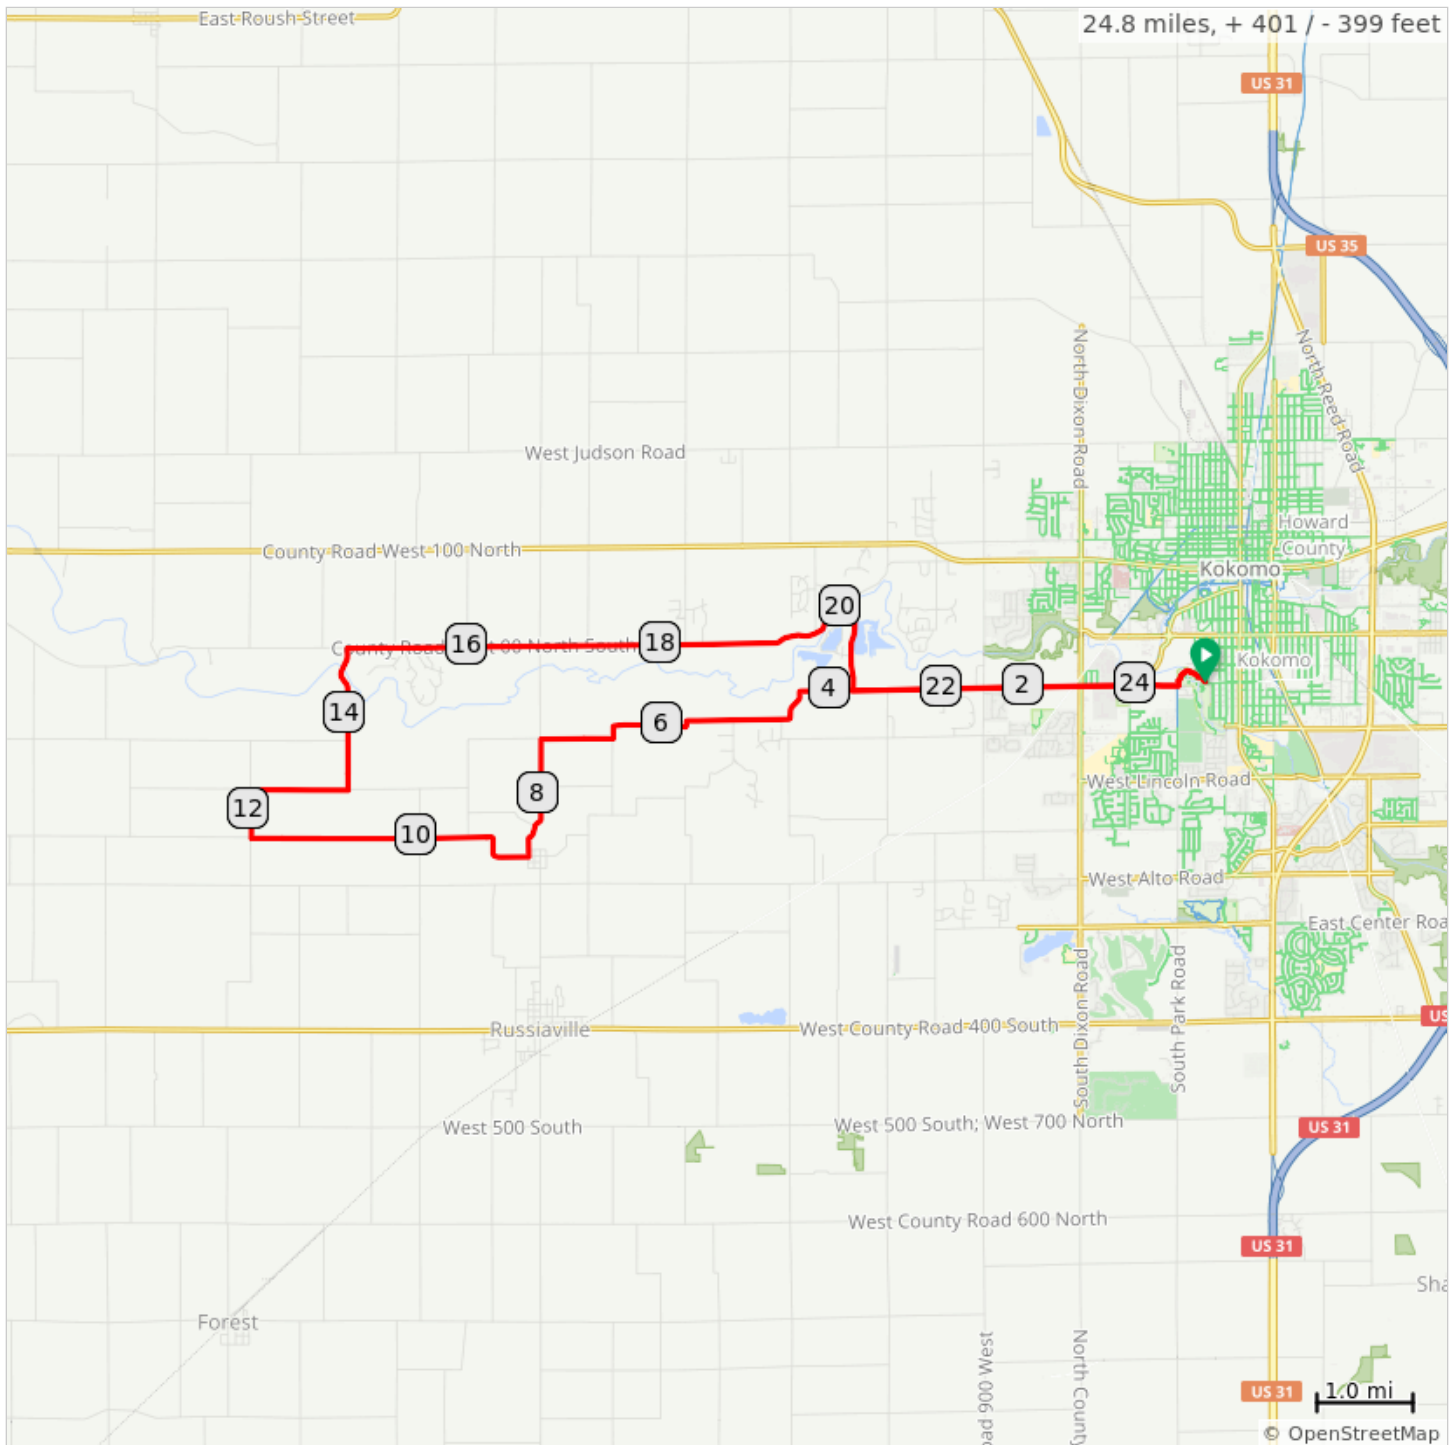

Polar Bear 2022 25-Mile

Be Smart, Be Safe!
Ride Support - Daun Enyart - 512-297-6964

Polar Bear 2022 25-Mile

0.0	0.0	Start of route
0.1	0.1	R onto Park Drive
0.4	0.3	R onto West Defenbaugh Street
6.7	6.2	R onto County Road W 100 South
7.4	0.7	L onto County Road S 750 West
8.7	1.3	R onto County Road W 220 South
11.7	3.0	R onto County Road S 1050 West
12.2	0.5	R onto County Road W 150 South
13.2	1.0	L onto County Road S 950 West
14.7	1.5	R onto County Road West 00 North South
20.1	5.4	R onto County Road 440 West
21.0	0.9	L onto County Road West 50 South
24.4	3.4	L onto South Park Road
24.7	0.3	L
24.8	0.1	End of route

24.8 miles. +384/-385 feet