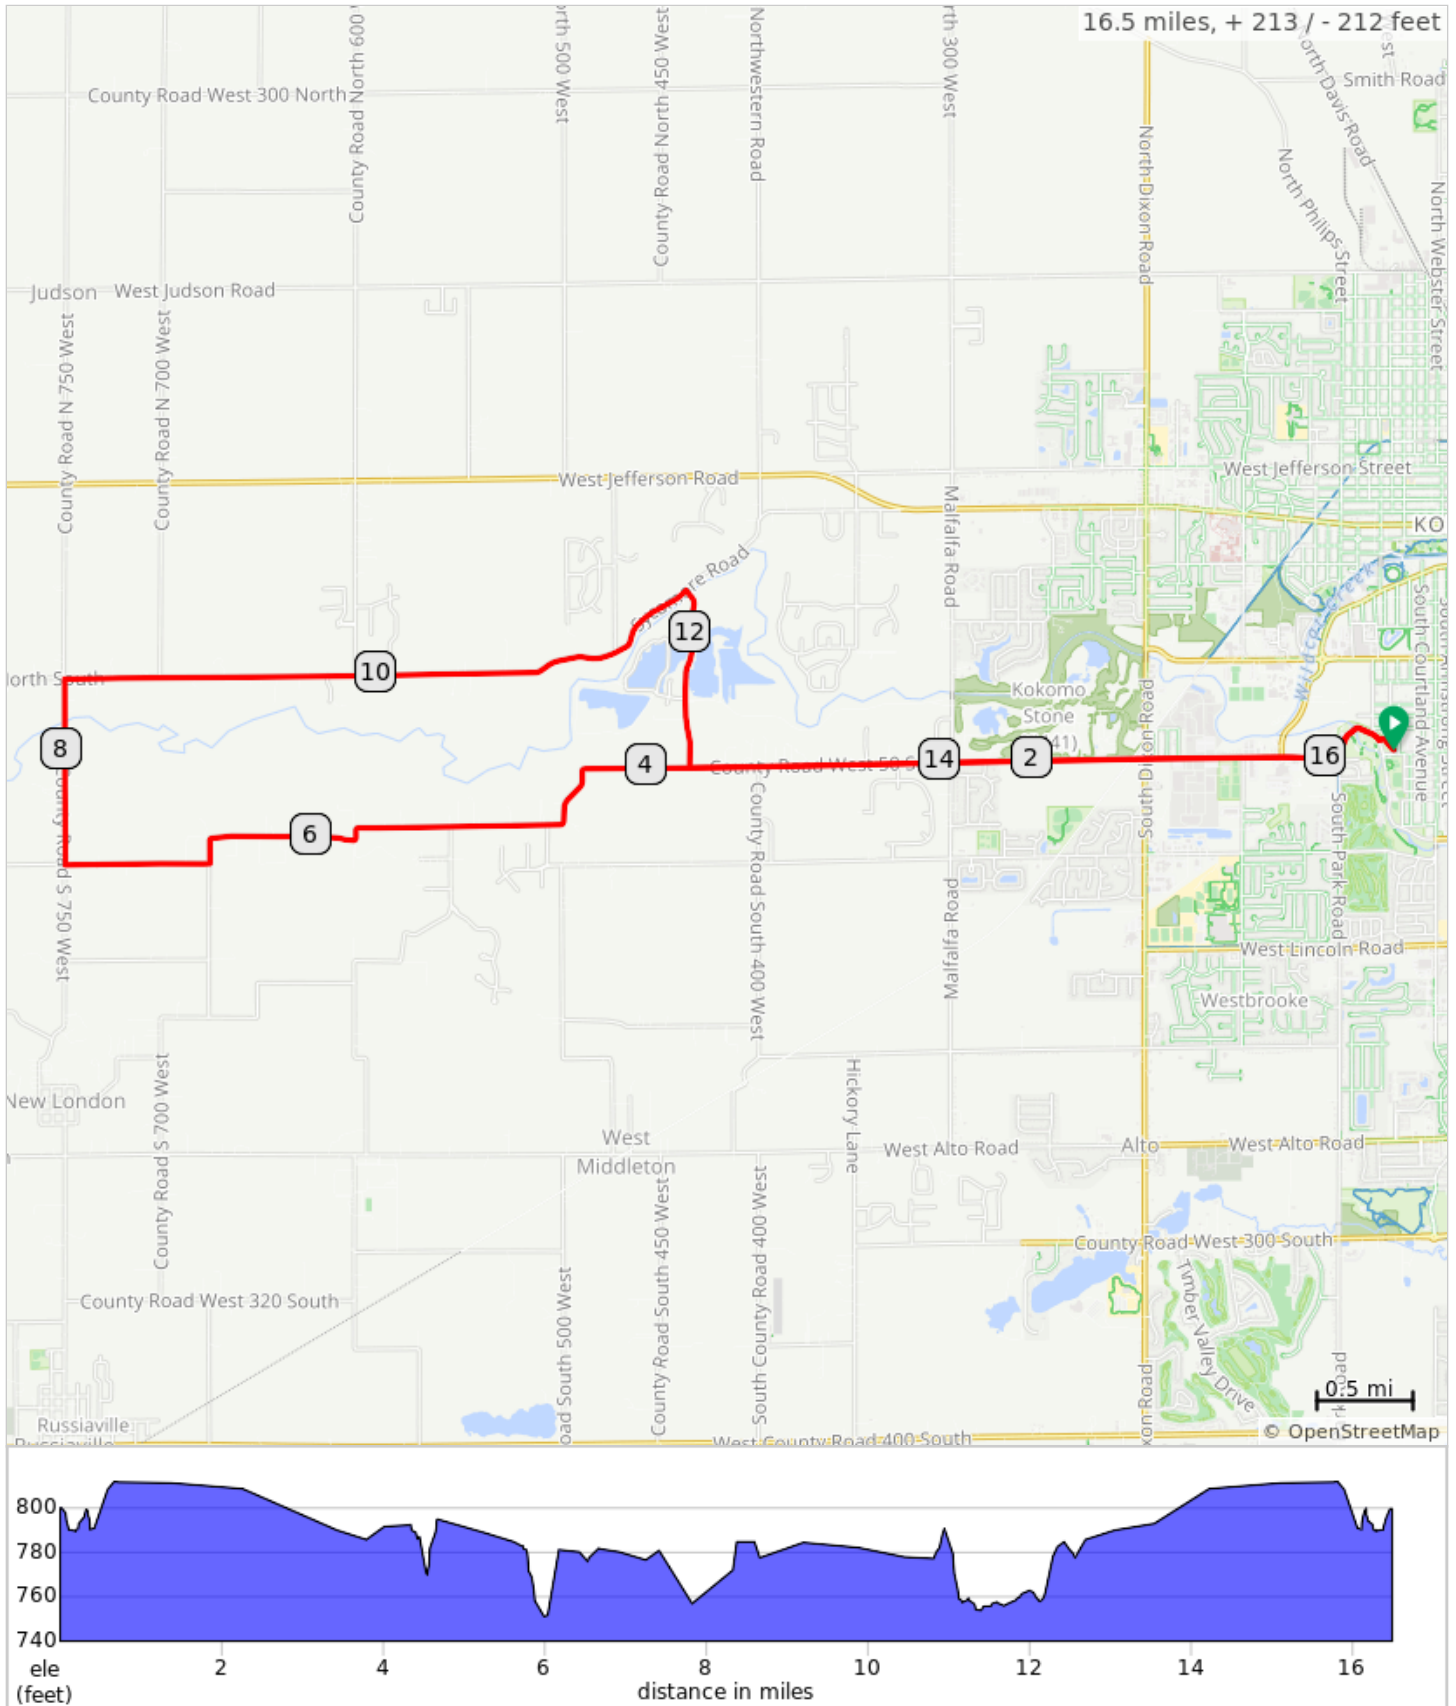

Polar Bear 2022 17-Mile

Be Smart, Be Safe!
Ride Support - Daun Enyart - 512-297-6964

Polar Bear 2022 17-Mile

0.0	0.0	Start of route
0.1	0.1	R onto Park Drive
0.4	0.3	R onto West Defenbaugh Street
6.7	6.2	R onto County Road W 100 South
7.4	0.7	R onto County Road S 750 West
8.4	1.0	R onto County Road West 00 North South
11.8	3.4	R onto County Road 440 West
12.7	0.9	L onto County Road West 50 South
16.1	3.4	L onto South Park Road
16.4	0.3	L
16.5	0.1	End of route